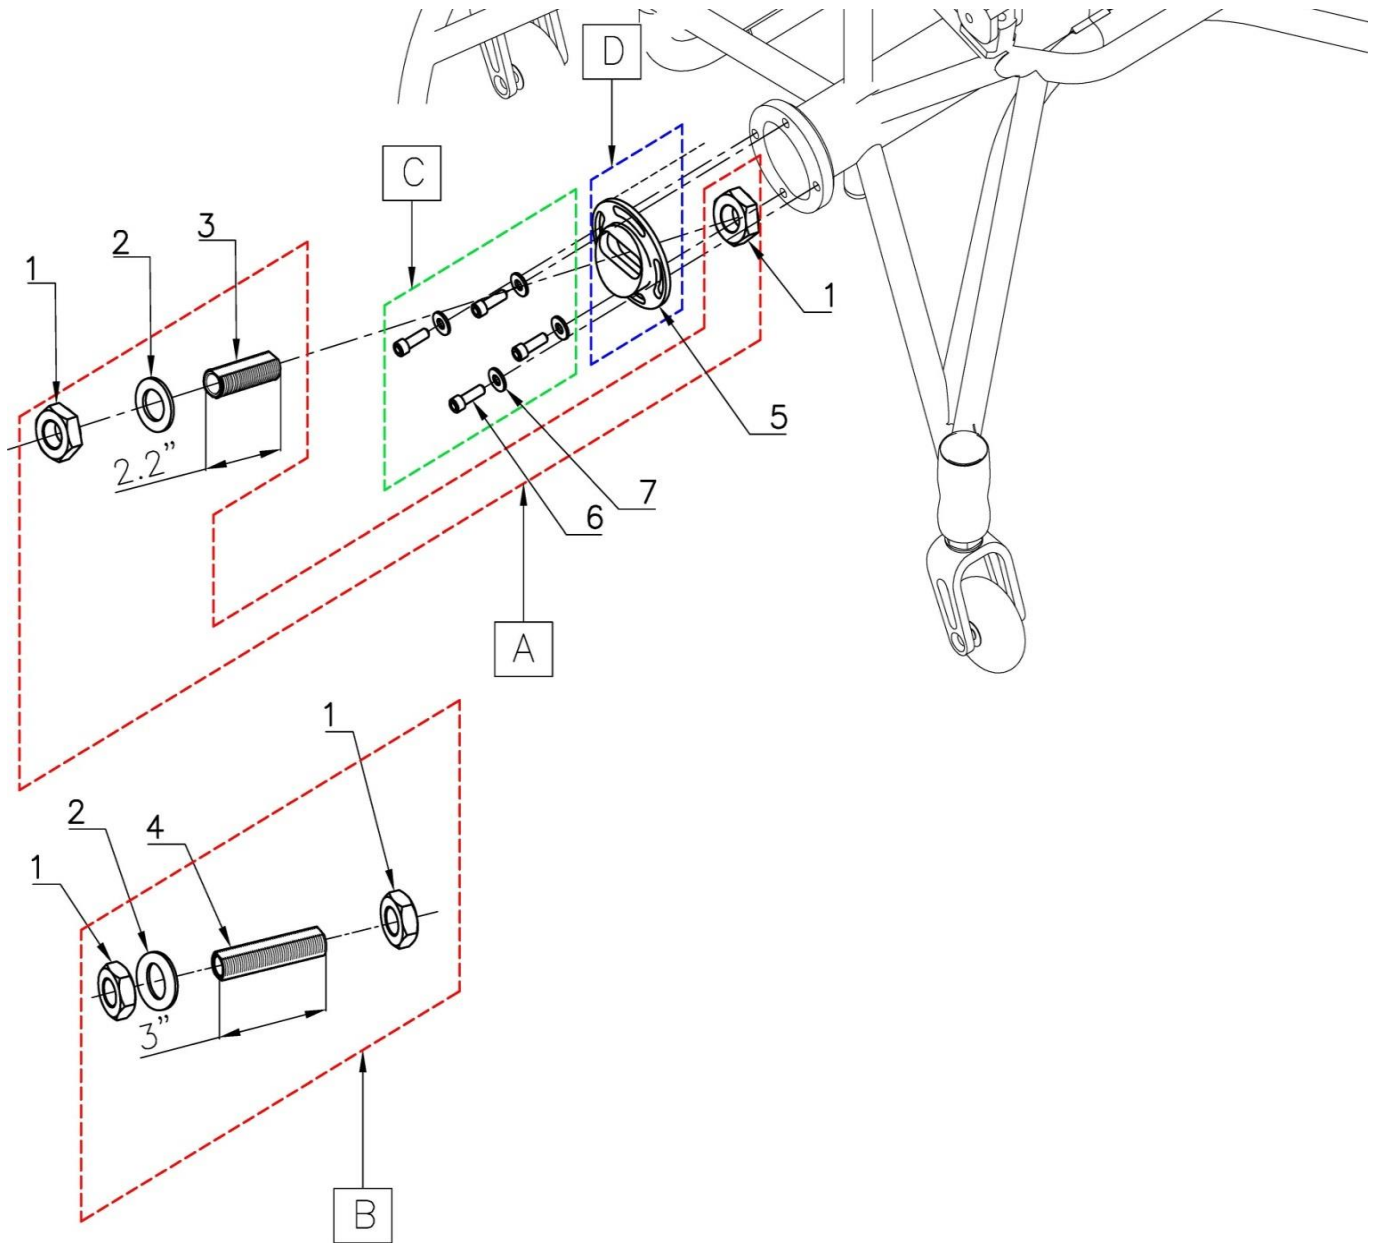

CAMBER DISC For Sports Chair

COLOURS
IN MOTION

Ver. 1 01/01/23
Section 1200

POS	Assy #	#	Parts #	QTY	Color	Remark	MSRP	NOTE	POS	Assy #	#	Parts #	QTY	Color	Remark	MSRP	Note
A	1000-01B	1	0126-300	2	Sil	3/4"-16 Nut	per set	2sets/chair									
		2	0125-300	1	Sil	3/4" Washer											
		3	0011-300	1	Sil	STD Axle Receiver											
B	1000-01C	1	0216-300	2	Sil	3/4"-16 Nut	per set	2sets/chair									
		2	0125-300	1	Sil	3/4" Washer											
		4	0011-301	1	Sil	Long Axle Receiver											
C	1200-01C	6	0501-300	4	Sil	1/4"-20 L:3/4" SHCS	per set	2sets/chair									
		7	0277-300	4	Sil	1/4" Washer											
D	-	5	0214-315	1	Blk	Camber 0°	per 1pcs	2pcs/chair									
			0214-316	1	Blk	Camber 2°	per 1pcs	2pcs/chair									
			0214-318	1	Blk	Camber 4°	per 1pcs	2pcs/chair									
			0214-320	1	Blk	Camber 6°	per 1pcs	2pcs/chair									
			0214-322	1	Blk	Camber 8°	per 1pcs	2pcs/chair									
			0214-324	1	Blk	Camber 10°	per 1pcs	2pcs/chair									
			0214-326	1	Blk	Camber 12°	per 1pcs	2pcs/chair									
			0214-328	1	Blk	Camber 14°	per 1pcs	2pcs/chair									
			0214-330	1	Blk	Camber 16°	per 1pcs	2pcs/chair									
			0214-332	1	Blk	Camber 18°	per 1pcs	2pcs/chair									
			0214-334	1	Blk	Camber 20°	per 1pcs	2pcs/chair									